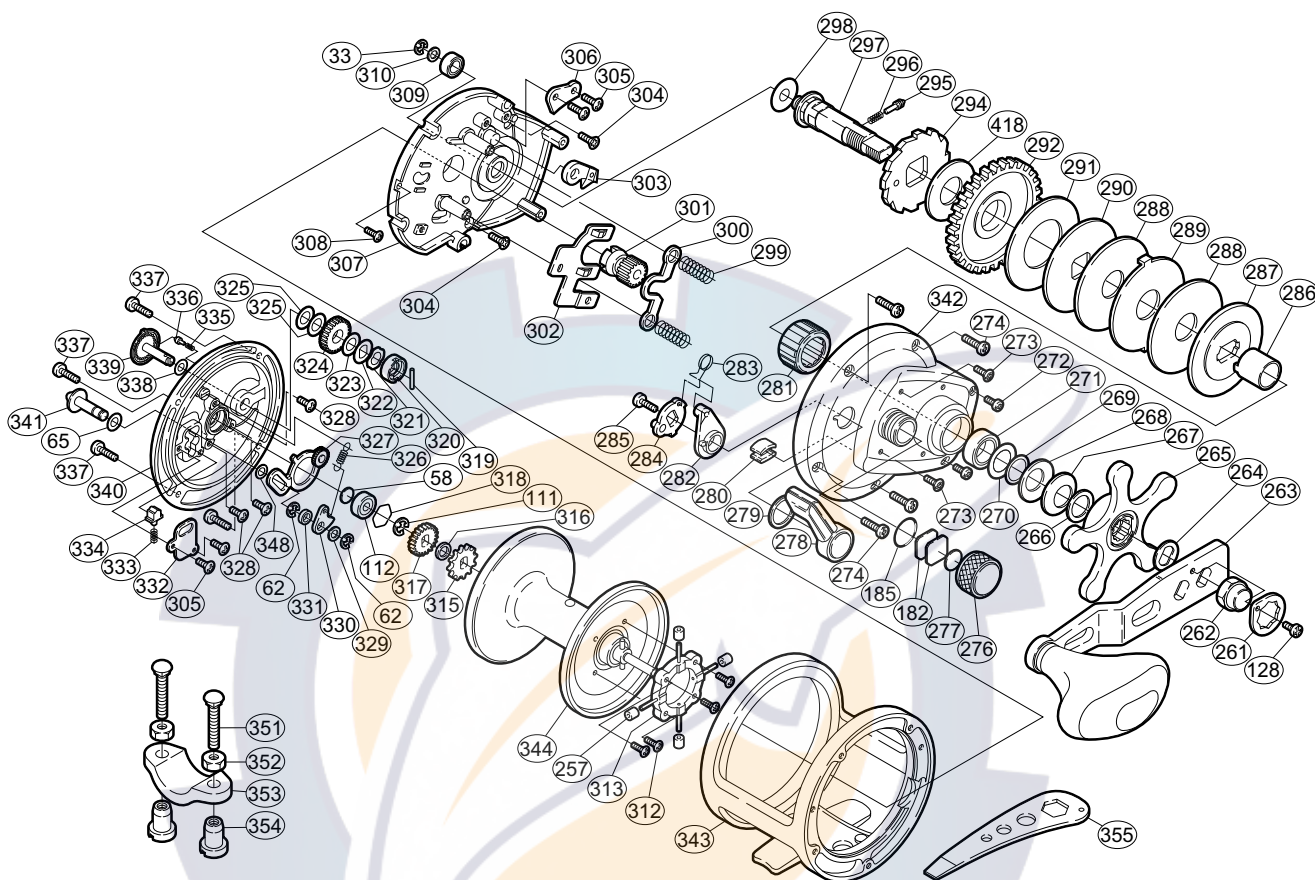

SHIMANO®

TRINIDAD®

TN-30

Part No.	Description	Part No.	Description	Part No.	Description
TGT0033	Drive Shaft Retainer	TGT0285	Clutch Lever Screw	TGT0321	"BR" Friction Washer
TGT0058	Spacer "B"	TGT0286	Roller Clutch Inner Tube	TGT0322	"BR" Washer (C)
TGT0062	Click Pawl Retainer	TGT0287	Key Washer	TGT0323	"BR" Washer (A)
TGT0065	Spacer (A)	TGT0288	Drag Washer (D)	TGT0324	"BR" Gear (C)
TGT0111	Click Gear Retainer	TGT0289	Eared Washer (E)	TGT0325	"BR" Washer (B)
TGT0112	Ball Bearing	TGT0290	Key Washer (C)	TGT0326	Click Pawl Spring
TGT0128	Handle Nut Plate Screw	TGT0291	Drag Washer (B)	TGT0327	"BR" Set Plate
TGT0182	Cast Control Spacer (A)	TGT0292	Drive Gear	TGT0328	"BR" Set Plate Screw
TGT0185	"O" Ring	TGT0294	Anti-Reverse Ratchet	TGT0329	Spacer (B)
TGT0257	Brake Collar	TGT0295	Click Pin	TGT0330	Click Pawl
TGT0261	Handle Nut Plate	TGT0296	Click Spring	TGT0331	Click Pawl Spacer
TGT0262	Handle Nut	TGT0297	Drive Shaft	TGT0332	Click Spring Retainer
TGT0263	Handle Assembly	TGT0298	Drive Shaft Washer (B)	TGT0333	Click Spring
TGT0264	Drive Shaft Shield	TGT0299	Yoke Spring	TGT0334	Click Spring Holder
TGT0265	Star Drag	TGT0300	Yoke	TGT0335	"BR" Click Spring
TGT0266	Star Drag Washer	TGT0301	Pinion Gear	TGT0336	"BR" Click Pin
TGT0267	Drag Spring Washer (9L)	TGT0302	Yoke Plate	TGT0337	Left Side Plate Screw
TGT0268	Drag Spring Washer (9H)	TGT0303	Anti-Reverse Pawl	TGT0338	"BR" Washer (D)
TGT0269	Bearing Thrust Washer	TGT0304	Set Plate Screw (B)	TGT0339	"BR" Dial
TGT0270	Bearing Seal	TGT0305	Multi-Purpose Screw	TGT0340	Left Side Plate
TGT0271	Ball Bearing	TGT0306	Anti-Reverse Pawl Keeper	TGT0341	Click Button
TGT0272	Right Side Plate Screw (D)	TGT0307	Set Plate	TGT0342	Right Side Plate
TGT0273	Right Side Plate Screw (C)	TGT0308	Set Plate Screw (A)	TGT0343	One-Piece Frame
TGT0274	Right Side Plate Screw (A)	TGT0309	Ball Bearing	TGT0344	Spool Assembly
TGT0276	Cast Control Cap	TGT0310	Drive Shaft Washer (A)	TGT0348	Spacer (C)
TGT0277	Cast Control Spacer (B)	TGT0312	Brake Shaft Holder Screw	TGT0418	Drag Washer (A)
TGT0278	Clutch Lever	TGT0313	Brake Shaft Holder		
TGT0279	Smoother	TGT0315	Click Gear	TGT0351	Rod Clamp Bolt (accessory)
TGT0280	Line Clip	TGT0316	Spool Shaft Spacer	TGT0352	Rod Clamp Nut (B) (accessory)
TGT0281	Roller Clutch Bearing	TGT0317	"BR" Gear (A)	TGT0353	Rod Clamp (accessory)
TGT0282	Eccentric Cam Bushing	TGT0318	Bearing Retainer	TGT0354	Rod Clamp Nut (A) (accessory)
TGT0283	Clutch Spring	TGT0319	"BR" Cam Pin		
TGT0284	Clutch Cam	TGT0320	"BR" Cam	TGT0355	Wrench (accessory)